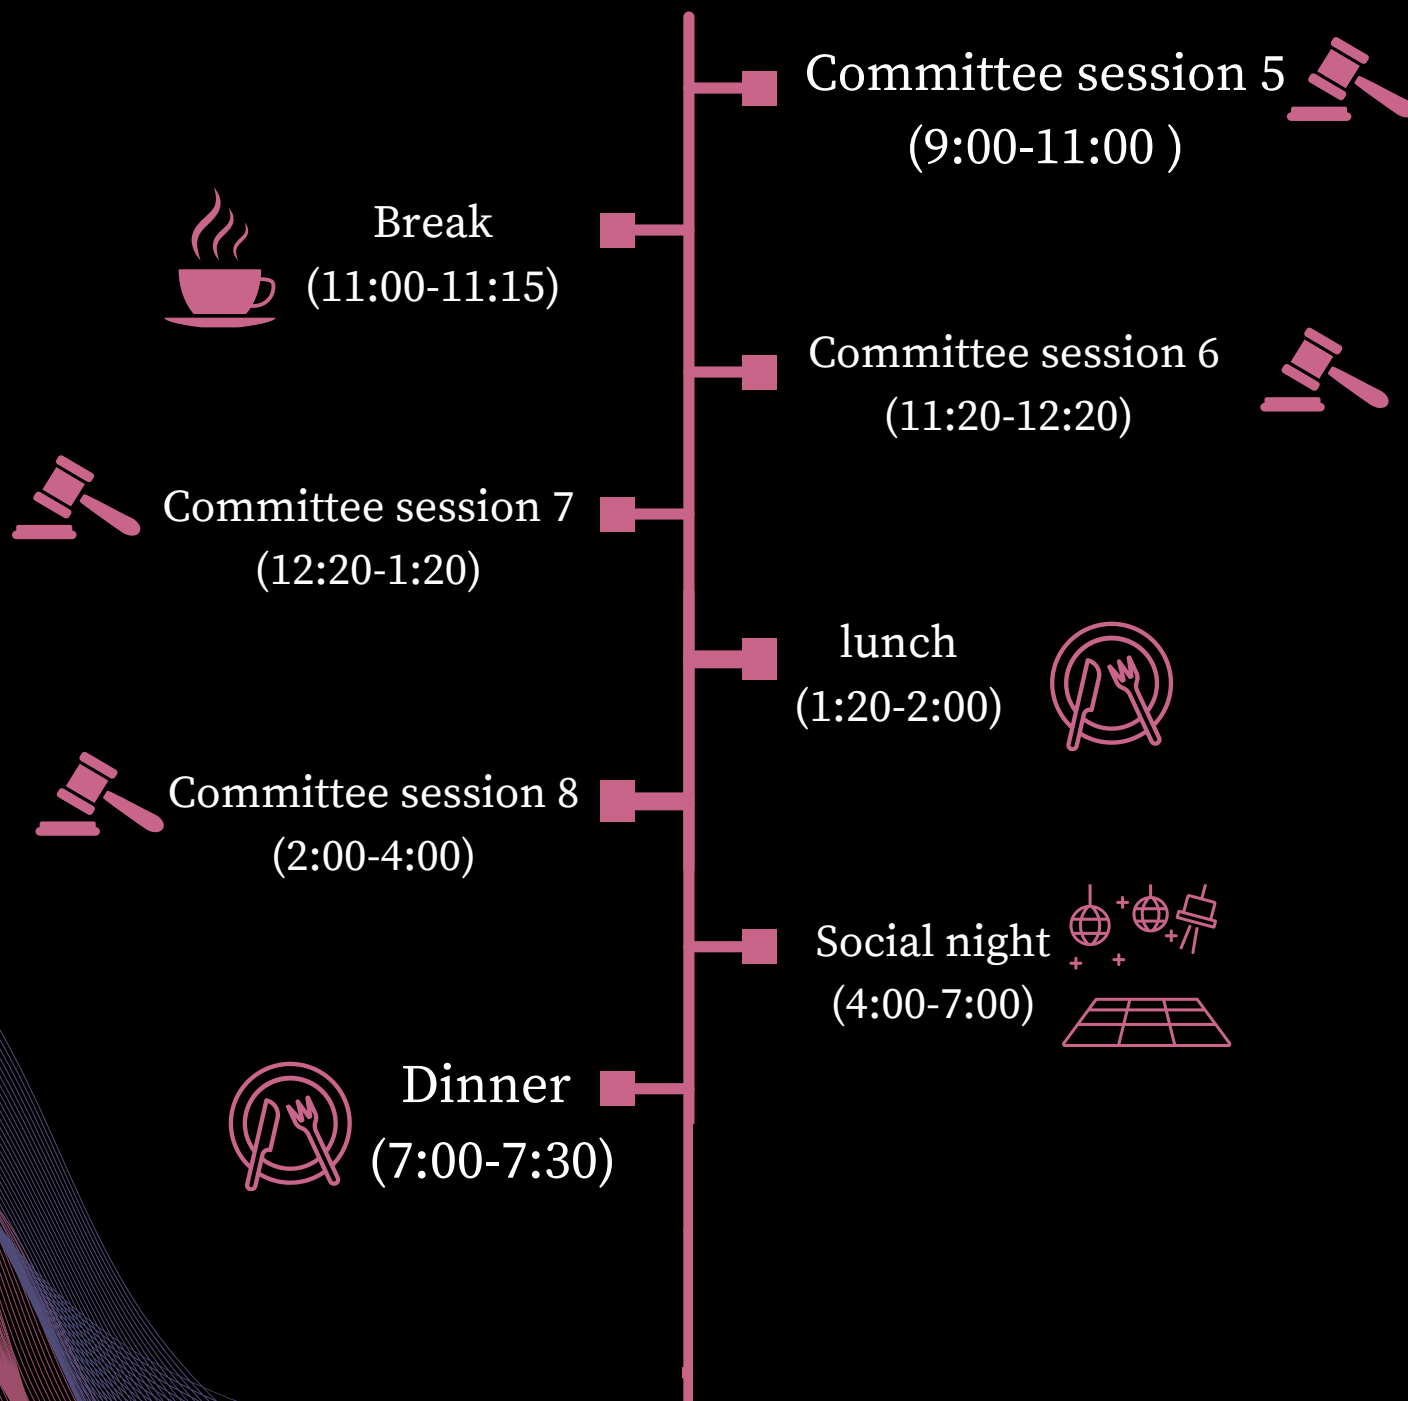

Meridian School Madhapur
Model United Nations 2024

ITINERARY

MSRMUN

2024

DAY 1 ITINERARY

DAY 2 ITINERARY

DAY 3 ITINERARY